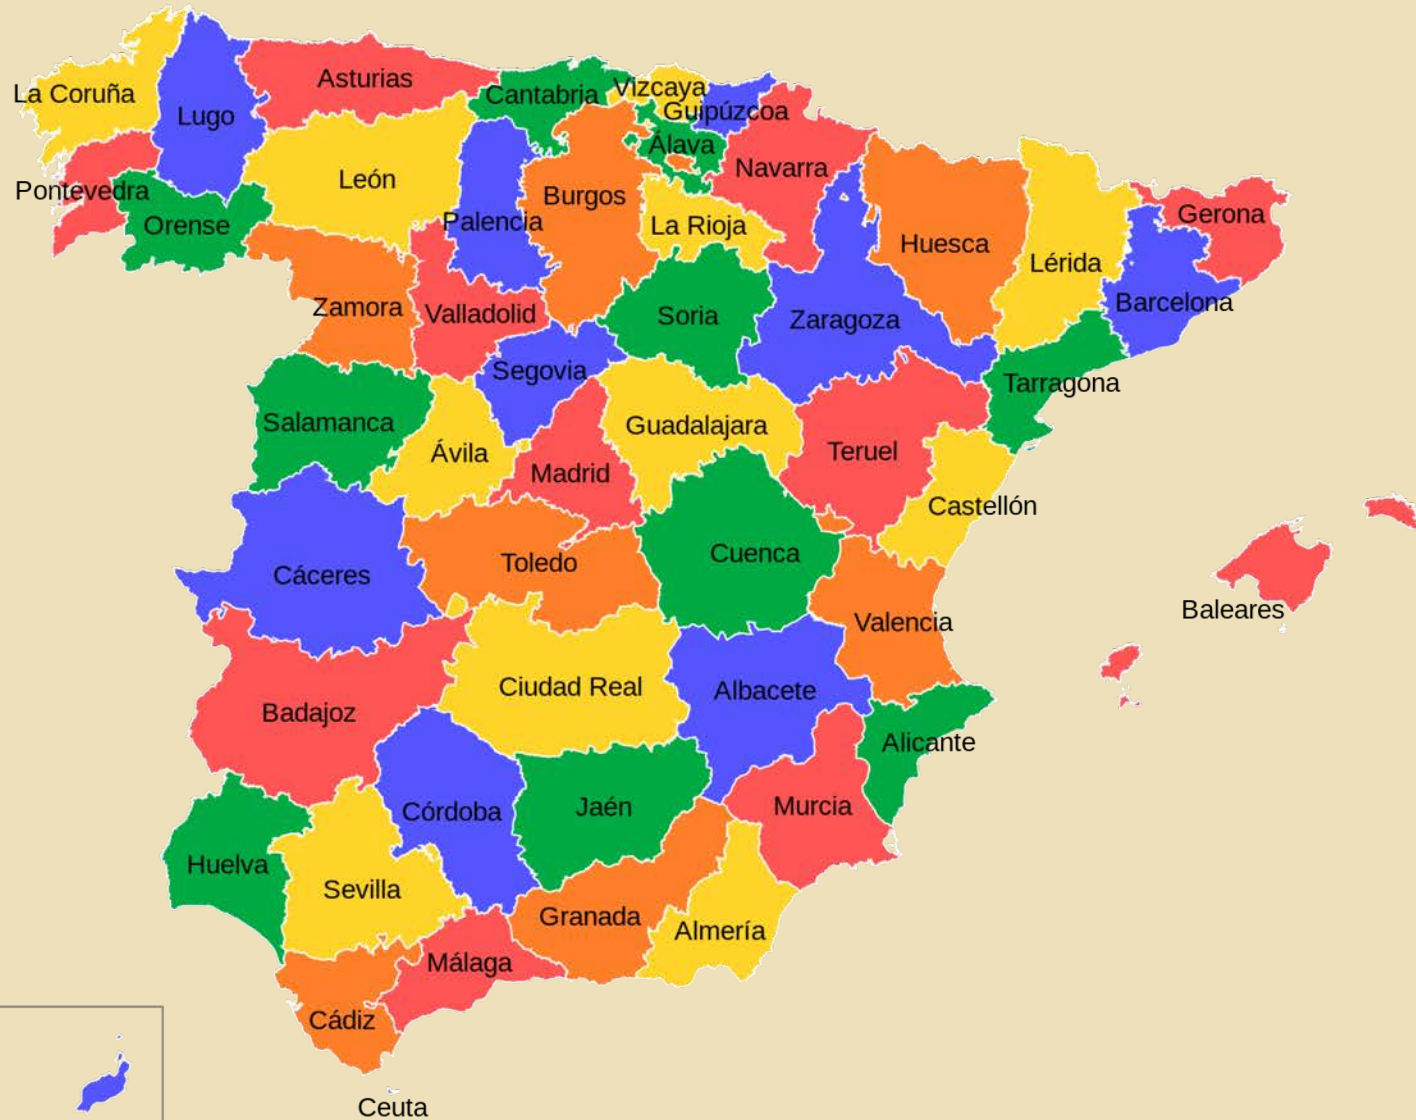

Melilla

Provinces of Spain